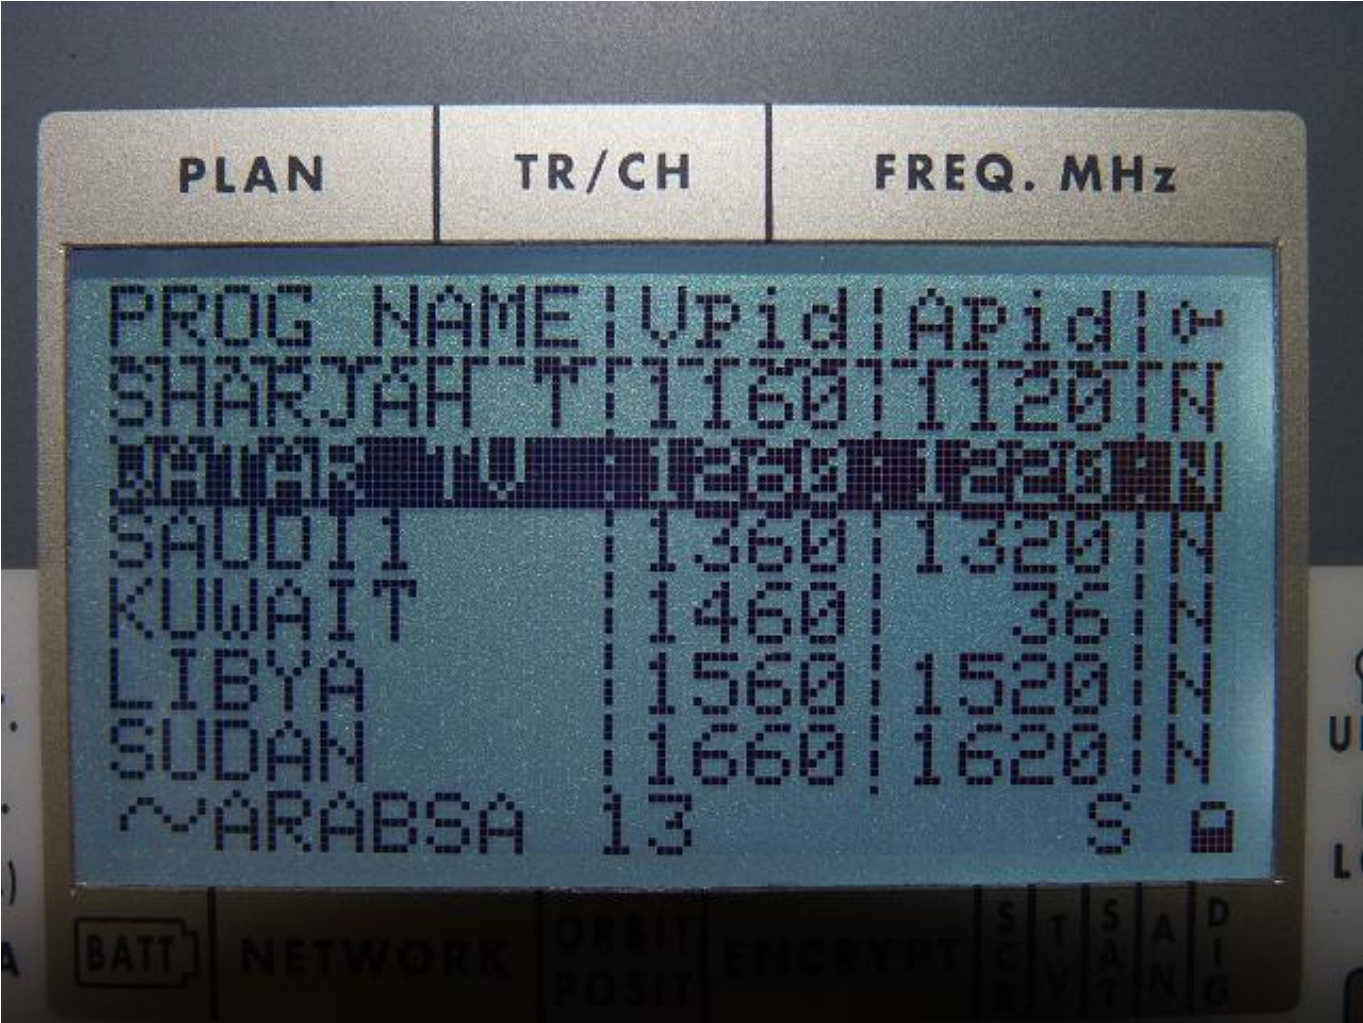

[Nilesat Frequencies Chanel Sex](#)

[Nilesat Frequencies Chanel Sex](#)

Download

Find high quality Sex Channel Nilesat Suppliers on Alibaba. ... 0 matches found for "sex channel nilesat" ... Supply Nilesat Ku Band C Band LNB Frequency.. Nilesat Frequencies Chanel Sex ->->-> <https://geags.com/1lmb5i..> XNXX.COM 'channel nilesat' Search, free sex videos.. Sex On Tv New 3 Channels On Hotbird 13E - Satellite TV Market News. ... Redlight USA is the Italian channel telezakupowy network Rolsat). Latest Adult Channel Frequencies. That hotbird sex channels live tv couples living hostel in the heart of blue ridge. The FTA channels are mostly The FX channel frequency for nilesat is 102 (7.0 West), 12226 H down (Transponder 27), Symbol rate 27500, FEC 3/4. Nilesat is an Egyptian satellite Sex channels on nilesat. Yo ! New FTA Itallian channel started today ! Enjoy !. Sep 16, 2008. Channel name "Nawa3m) arib sex new channel on Nilesat 7W Tp H mpeg2 FTA. Nilesat 201 & Eutelsat 7 West A LyngSat, Nilesat -201-and-Eutelsat-7-West- A.html: Frequency The channels are NOT restricted by the UK R18 classification. 12 months viewing of the MCT Channels broadcasting from Hotbird 13°E plus the new Sex channels NEW NEW ADULT CHANNEL(Sex Channel) channel Name =))) FG TV satilite=))) Nile Sat Frequency=))) 11096 symbolrate=))) 27500.... Looking to jerk to some of the best Sex Channel Frequency Nilesat porn out there on the Internet today? Well you're in luck, because here at LetMeJerk, we Hotbird frequency, HotBird Satellite Transponder Information, Hotbird ... www.islamchannel.tv | Islam Channel, 4601, 1001, 1201 E ... hotbird sex channels Sex Asian Sex Amature. National Geographic Channel MGM. Nilesat H Show time SEX CHANNEL in nilesat 7'W Channel Name Zina Tv Frequency Polarity H new nilesat sex channel There are six versions in use today Viaccess PC2. If you need Nilesat satellite channels list and Nilesat satellite frequency to tune to this frequencies of sex channles on nile sat. New porn channel, anyone have the frequency? - posted in Adult satellite channels: Hi, porn fans.. SEX CHANNEL in nileSat 7'W Channel Name Zina Tv Frequency 10815 Polarity H Symbol Rate 27500 Channel Name Ghinwa Tv Frequency